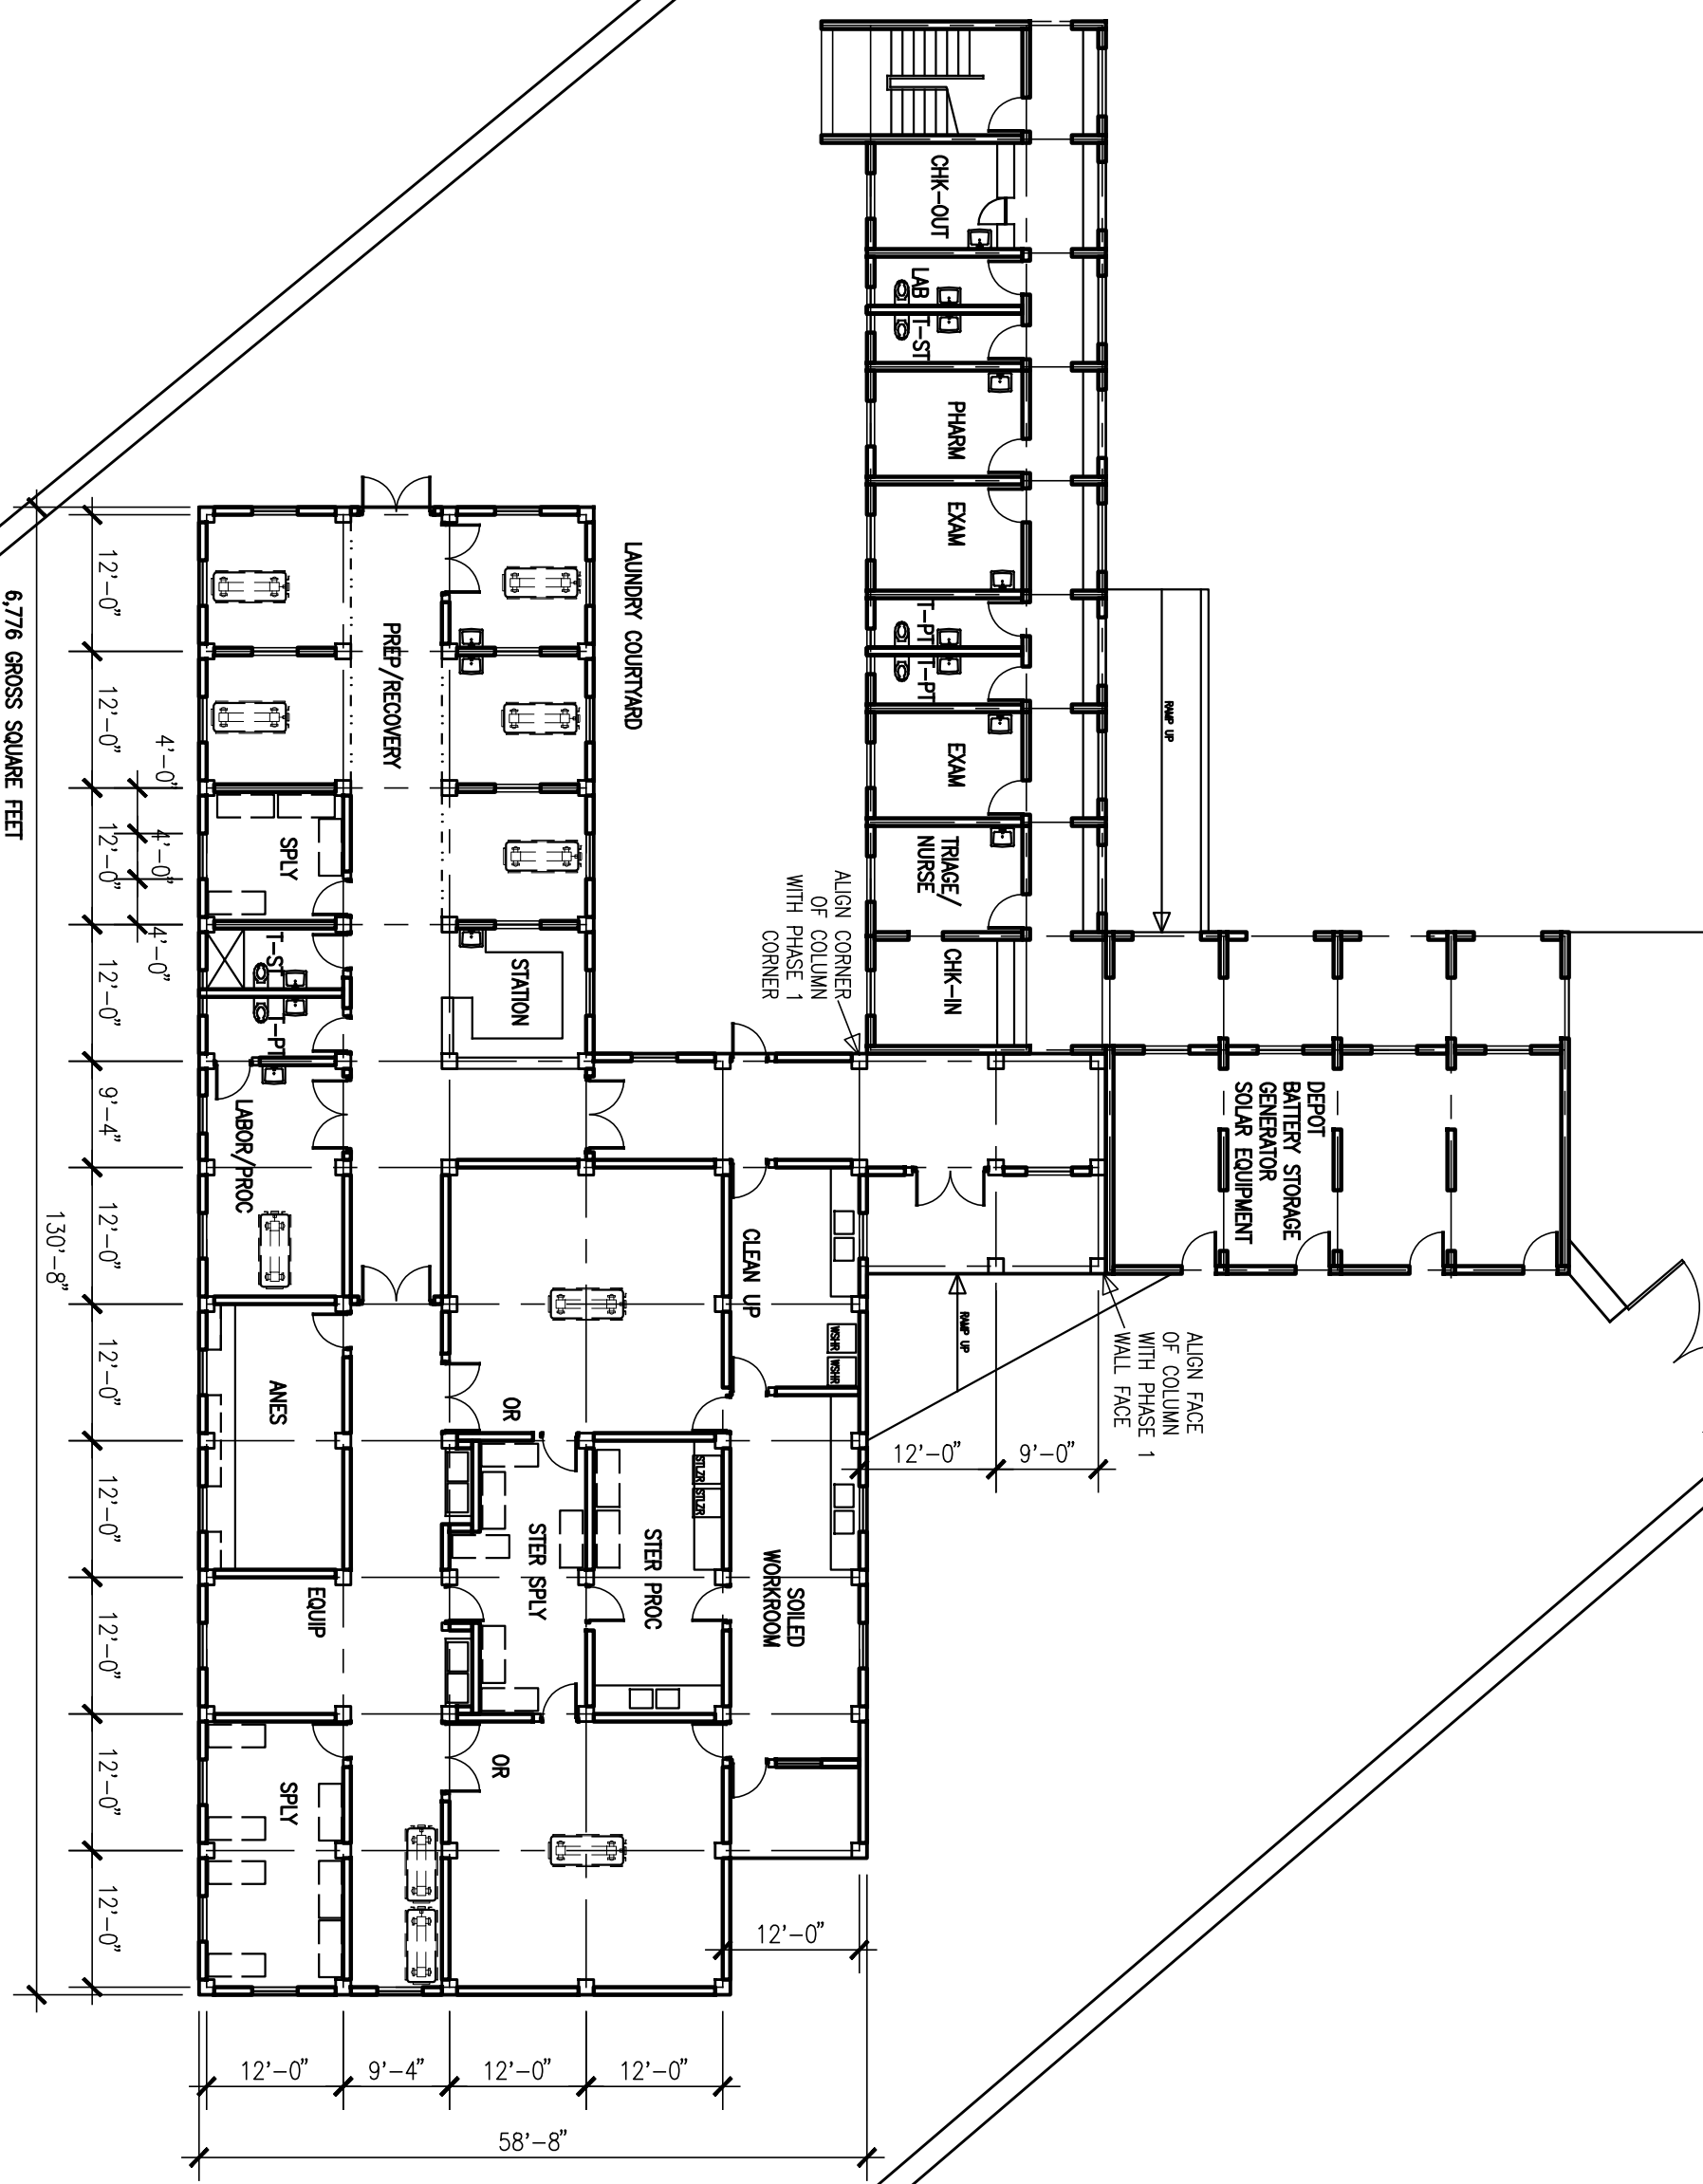

FORWARD IN HEALTH FIRST FLOOR--PHASE 2 FONDE FRED, HAITI

Paul E. Fallon, Architect
February 11, 2011

6,776 GROSS SQUARE FEET